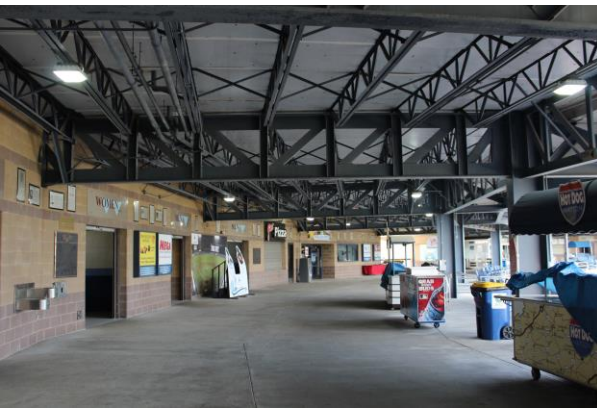

The stadium requires exceptional lighting to enhance the fan experience and to provide players with clear, natural lighting.

SONARAY™ 60 watt low bay lights have been installed in both the stadium's concourse area and batting cage to provide the stadium ownership with excellent energy savings. Fans and players enjoy better lighting, making for an even better ballpark experience for all involved.

SONARAY Applicable Products:

Low Bay DELTA series

Client Requirement	Success
Energy Saving	✓
Excellent lighting for batting cages and concourse area	✓

SONARAY Lighting Solution

Old Luminaire	Luminaire installed
 <p>Traditional Low Bay 175W Metal Halide Qty: 110 units</p>	 <p>Low Bay DELTA series 60W LED Qty: 110 units</p>

3. Instant On and Restrike keeps players and fans safe with no downtime for warm up

Last season the Norfolk Tides entertained 358,000 people at their games – so far this year they have had 110,000 fans and are averaging just over 5,000 fans per game. Harbor Park opened in 1993 and is owned by the City of Norfolk, Virginia. The stadium seats just under 12,000 people, and was recognized in 1995 by Baseball America as the finest minor league park in America. The Norfolk Tides play in the International League, which is a AAA professional baseball league.