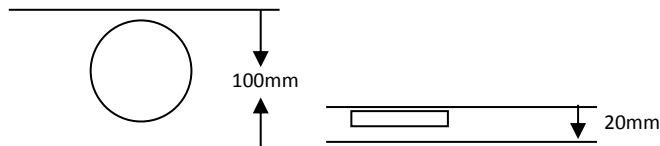

3. Customized product, flexibly present goods

Different size of product design: Meet Chanel's requirement for different application space

Suitable for Chanel's small installation space: Display the beauty products from different angle

The diagram for reserved inner height for installation