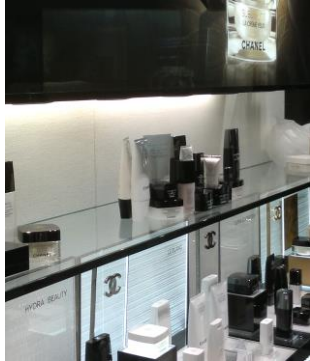

Success Story

Commercial—High-End Retail Stores
Chanel Cosmetics Retail Counter
 (Thailand, Mainland China ,HK and Taiwan)

Client background

Chanel is a world famous luxury brand. Product categories range from clothing, jewelry, cosmetics, perfume and so on. Sonaray installed the LED lamps for the Chanel cosmetics, skin care products and perfume Shoppes, currently there are totally 14 region stores have been installed include mainland China (1), (2) in Hong Kong, Taiwan (10), Thailand (1), the lighting retrofit project is continuing.

Client Benefits

1. Present Chanel high-end brand image

No deviation –Color Temperature :

The CCT exactly same as original lamp;

The CCT comply with 3-Step MacAdam Eclipses Test , there is no chromatic aberration discerned by visible to the naked eye .